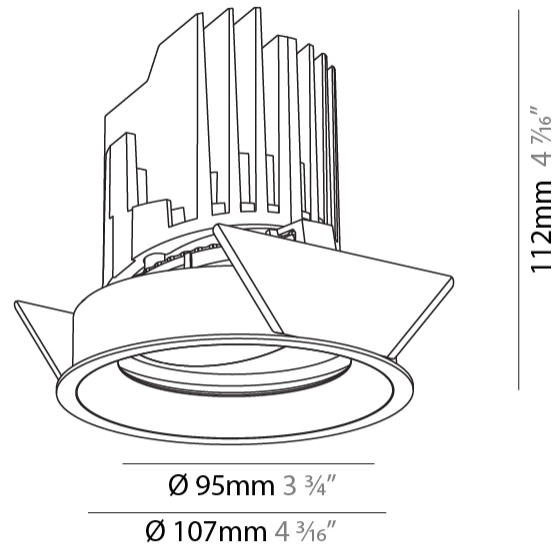

GENERAL

Series: Bioniq
 Subseries: Bioniq Round Adjustable
 Brand: Prolight
 Division: Architectural
 Mounting Type: Recessed
 Mounting Location: Ceiling
 Subcategory: Downlight

PHYSICAL

Shape: Round
 Diameter (mm): 107
 Diameter (in): 4 3/16
 Height (mm): 112
 Height (in): 4 7/16
 Ceiling Thickness (mm): 10 / 12.5 / 15
 Ceiling Thickness (in): 3/8 or 1/2 or 9/16
 Min. Recessing Depth (mm): 130
 Min. Recessing Depth (in): 5 1/8
 Light Distribution: Adjustable / Downlight
 Weight (kg): 0.47
 Weight (lbs): 1.04
 Fixture Finish: SSR / BKV / CWI / CRY / HAB / UFT / ITA / RUA / FTG / MYG / LOD / PUS / FRO / FUP / KIA / POP / BLS / SPG / MEY / GOH / GUM / CHC / COM / ABZ / JAG / OBR / MOS / ROR
 Fixture Material: Aluminum Die Cast
 Cut-out Measurements: 98mm / 3 7/8"

OPTICAL

Reflector°: 10
 Adjustability: Rotational 355°; Tilt 30°

RATINGS AND CERTIFICATIONS

Certified By: Certified for North American Standards
 IP rating: IP20

BIONIQ ROUND ADJUSTABLE RECESSED

A35224-

PROJECT	_____
TYPE	_____
SPECIFIER	_____
QUANTITY	_____
DATE	_____

GENERAL

Series: Bioniq
 Subseries: Bioniq Round Adjustable
 Brand: Prolicht
 Division: Architectural
 Mounting Type: Recessed
 Mounting Location: Ceiling
 Subcategory: Downlight

PHYSICAL

Shape: Round
 Diameter (mm): 107
 Diameter (in): 4 3/16
 Height (mm): 112
 Height (in): 4 7/16
 Ceiling Thickness (mm): 10 / 12.5 / 15
 Ceiling Thickness (in): 3/8 or 1/2 or 9/16
 Min. Recessing Depth (mm): 130
 Min. Recessing Depth (in): 5 1/8
 Light Distribution: Adjustable / Downlight
 Weight (kg): 0.47
 Weight (lbs): 1.04
 Fixture Finish: SSR / BKV / CWI / CRY / HAB / UFT / ITA / RUA / FTG / MYG / LOD / PUS / FRO / FUP / KIA / POP / BLS / SPG / MEY / GOH / GUM / CHC / COM / ABZ / JAG / OBR / MOS / ROR
 Fixture Material: Aluminum Die Cast
 Cut-out Measurements: 98mm / 3 7/8"