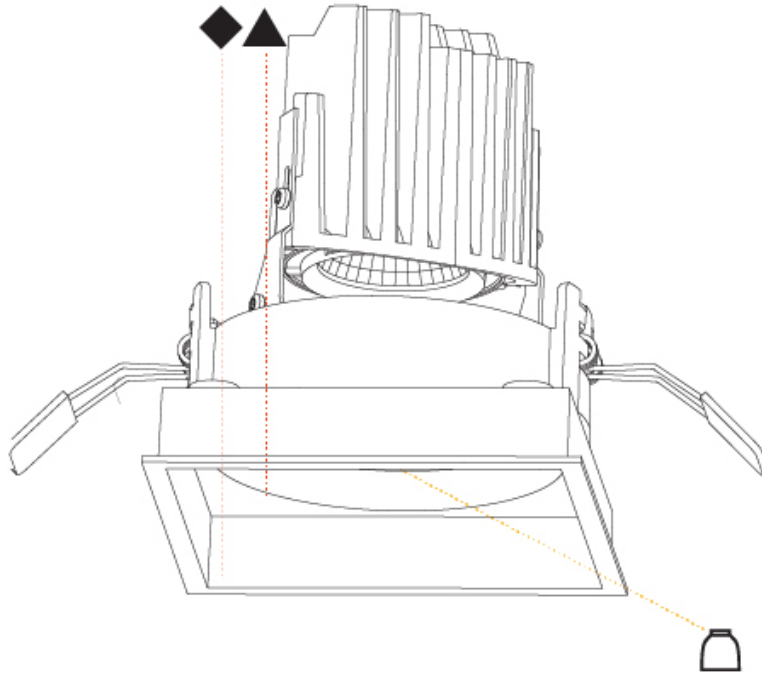

BIONIQ ROUND ADJUSTABLE RECESSED

A35224-

PROJECT	_____
TYPE	_____
SPECIFIER	_____
QUANTITY	_____
DATE	_____