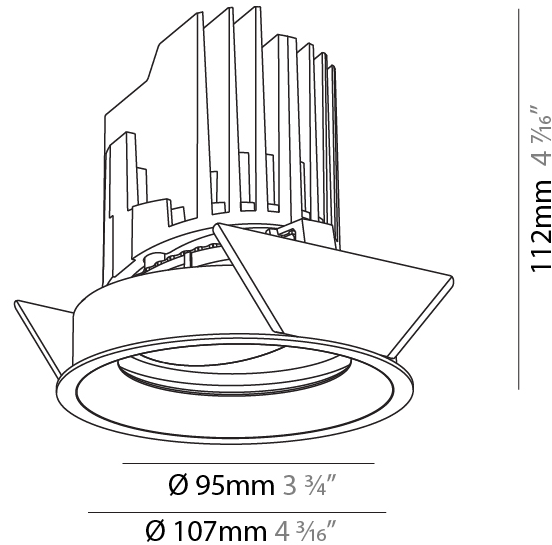

GENERAL

Series: Bioniq
 Subseries: Bioniq Round Adjustable
 Brand: Prolight
 Division: Architectural
 Mounting Type: Recessed
 Mounting Location: Ceiling
 Subcategory: Downlight

PHYSICAL

Shape: Round
 Diameter (mm): 107
 Diameter (in): 4 3/16
 Height (mm): 112
 Height (in): 4 7/16
 Ceiling Thickness (mm): 10 / 12.5 / 15
 Ceiling Thickness (in): 3/8 or 1/2 or 9/16
 Min. Recessing Depth (mm): 130
 Min. Recessing Depth (in): 5 1/8
 Light Distribution: Adjustable / Downlight
 Weight (kg): 0.47
 Weight (lbs): 1.04
 Fixture Finish: SSR / BKV / CWI / CRY / HAB / UFT / ITA / RUA / FTG / MYG / LOD / PUS / FRO / FUP / KIA / POP / BLS / SPG / MEY / GOH / GUM / CHC / COM / ABZ / JAG / OBR / MOS / ROR
 Fixture Material: Aluminum Die Cast
 Cut-out Measurements: 98mm / 3 7/8"

GENERAL

Series: Bioniq
 Subseries: Bioniq Round Adjustable
 Brand: Prolicht
 Division: Architectural
 Mounting Type: Recessed
 Mounting Location: Ceiling
 Subcategory: Downlight

PHYSICAL

Shape: Round
 Diameter (mm): 107
 Diameter (in): 4 3/16
 Height (mm): 112
 Height (in): 4 7/16
 Ceiling Thickness (mm): 10 / 12.5 / 15
 Ceiling Thickness (in): 3/8 or 1/2 or 9/16
 Min. Recessing Depth (mm): 130
 Min. Recessing Depth (in): 5 1/8
 Light Distribution: Adjustable / Downlight
 Weight (kg): 0.47
 Weight (lbs): 1.04
 Fixture Finish: SSR / BKV / CWI / CRY / HAB / UFT / ITA / RUA / FTG / MYG / LOD / PUS / FRO / FUP / KIA / POP / BLS / SPG / MEY / GOH / GUM / CHC / COM / ABZ / JAG / OBR / MOS / ROR
 Fixture Material: Aluminum Die Cast
 Cut-out Measurements: 98mm / 3 7/8"

OPTICAL

Reflector°: 10
 Optic°: Lens Pack - No Lens
 Adjustability: Rotational 355°; Tilt 30°

RATINGS AND CERTIFICATIONS

Certified By: Certified for North American Standards
 IP rating: IP20

BIONIQ ROUND ADJUSTABLE RECESSED